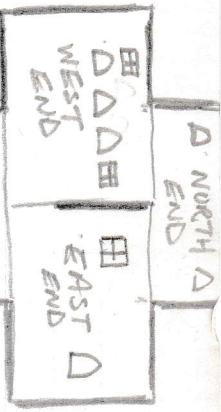

QUEST FOR  
GLORY IV:  
SHADOWS OF  
DARKNESS

FOREST

to  
GREAT HALL

to  
STUDY

FORTUNE  
TELLER'S  
WAGON

GYPSY  
CAMP

CASTLE  
GATE

TOWN  
GATE  
(corn)

NEAR  
TOWN  
GATE

CEMETERY

INSIDE  
CRYPT

[WRAITH]  
#3

LESHY  
[WRAITH]  
#4

ERANA'S  
GARDEN

[ANNA'S  
GHOST]

[WRAITH]  
#1

[WRAITH]  
#2

ELDER-  
BURY  
BUSH

[WRAITH]  
#5

BABA  
YAGA'S  
HUT

HANGMAN  
TREE

BUSH  
BLOCKING  
WEST

BENCH

SWAMP  
(bones)  
[will-o-wisps]

QUEST FOR  
GLORY IV:  
SHADOWS OF  
DARKNESS