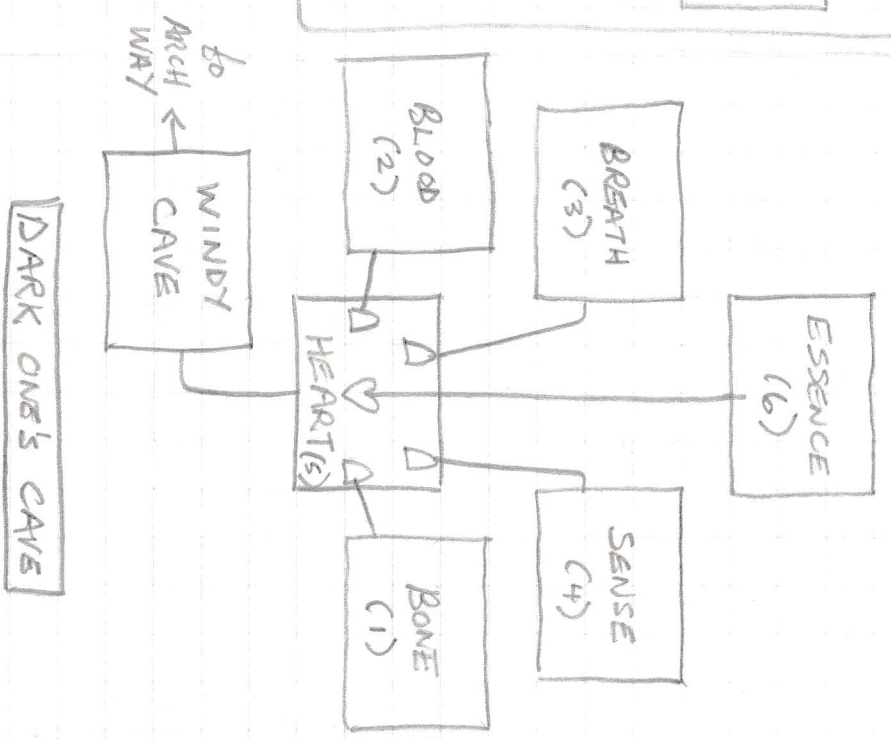

NEAR  
TOWN  
GATE

CEMETERY

INSIDE  
CRYPT

[WRAITH]  
#3

LESHY  
[WRAITH]  
#4

ERANA'S  
GARDEN

[ANNA'S  
GHOST]

[WRAITH]  
#1

[WRAITH]  
#2

ELDER-  
BURY  
BUSH

[WRAITH]  
#5

BABA  
YAGA'S  
HUT

HANGMAN  
TREE

BUSH  
BLOCKING  
WEST

BENCH

SWAMP  
(bones)  
[will-o-wisps]

SWAMP  
[will-o-wisps]

SQUID  
PILLAR  
(bonzai,  
900)

ARCH  
WAY  
(sign)

WINDY  
CAVE

to  
HEART  
CAVERN

MAD MONK'S  
TOMB

BBY  
GGG  
RGR

U-59-J

QUEST FOR  
GLORY IV:  
SHADOWS OF  
DARKNESS