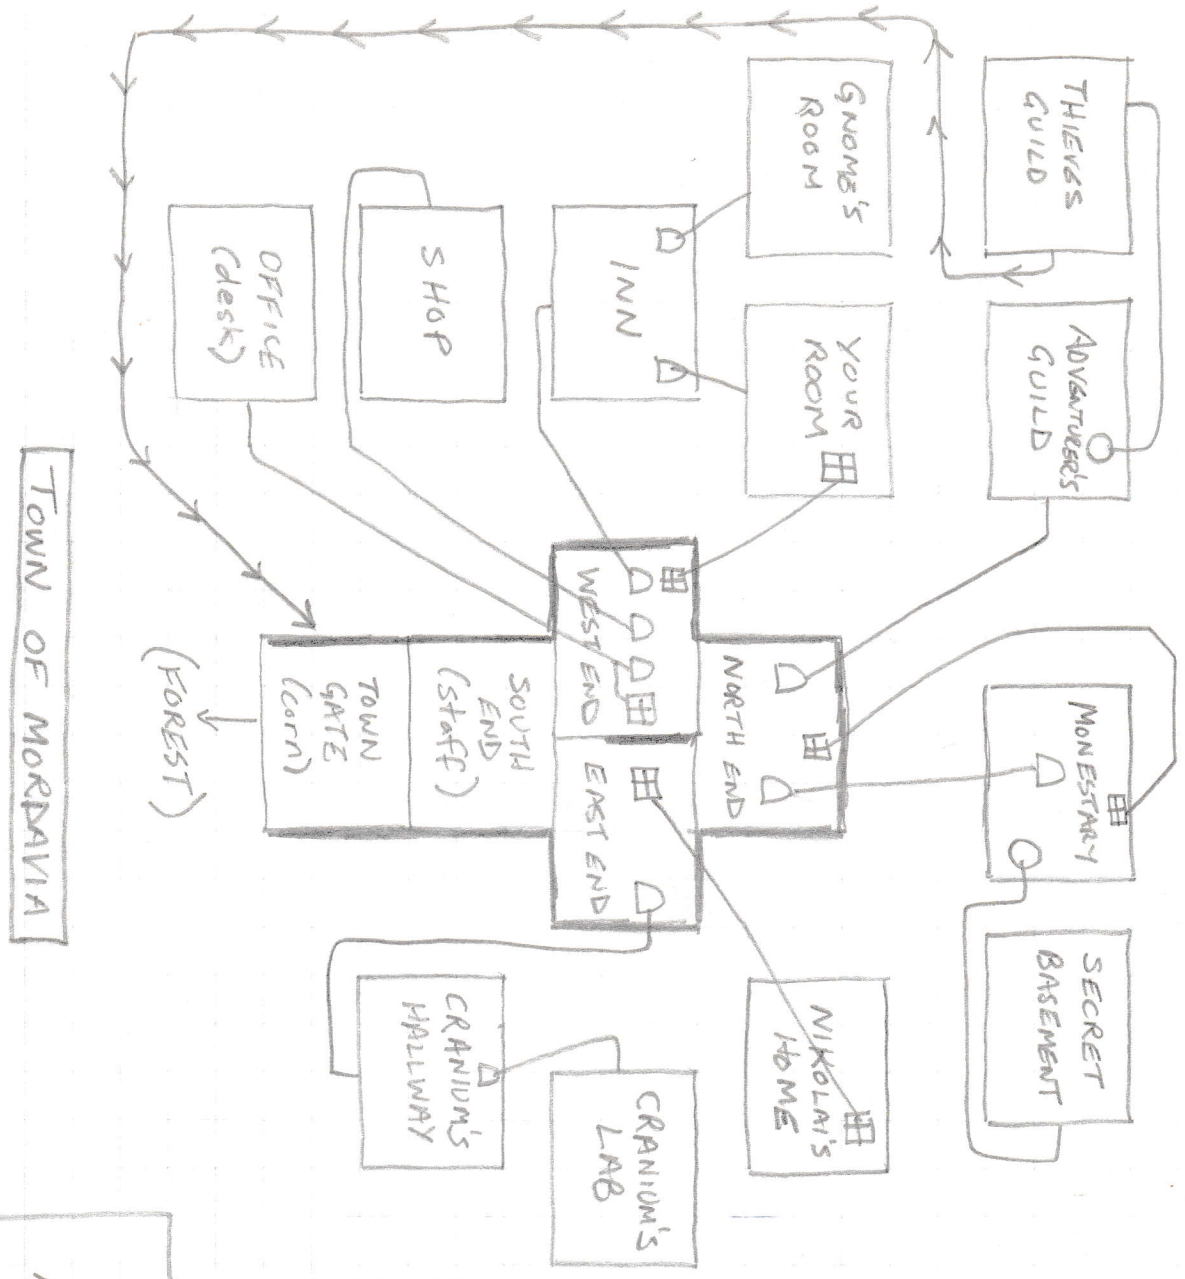

NEAR  
TOWN  
GATE

CEMETERY

INSIDE  
CRYPT

[WRAITH]  
#3

LESHY  
[WRAITH]  
#4

ERANA'S  
GARDEN

[ANNA'S  
GHOST]

[WRAITH]  
#1

[WRAITH]  
#2

ELDER-  
BURY  
BUSH

[WRAITH]  
#5

BABA  
YAGA'S  
HUT

HANGMAN  
TREE

BUSH  
BLOCKING  
WEST

BENCH

SWAMP  
(bones)  
[will-o-wisps]

SWAMP  
[will-o-wisps]

SQUID  
PILLAR  
(bonzai,  
900)

ARCH  
WAY  
(sign)

WINDY  
CAVE

to  
HEART  
CAVERN

MAD MONK'S  
TOMB

BBY  
GGG  
RGR

U-59-J

QUEST FOR  
GLORY IV:  
SHADOWS OF  
DARKNESS